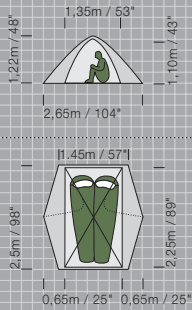

Large in space and versatility / small weight and price! The Auriga Mesh is even a lighter and more airy option with a full mesh canopy - great for warm nights under the stars!

Auriga

Capacity: 2 adults

Weight:

Minimum*: 6.0 # / 2.7 kg

Packaged: 6.8 # / 3.1 kg

Area: Floor: 30 ft² / 2.8 m²

Vestibule: 25 ft² / 2.3 m²

Materials**:

Rainfly: PU-coated ripstop polyester;

Canopy: Ripstop polyester with No-See-Um Mesh;

Floor: PU coated taffeta nylon

(10000 mm water column);

Poles: DAC Press-Fit 9 mm TH72M

aircraft aluminium

Packed size: 17x6" / 42x15 cm

Setup time: 2 minutes

Colors:

Auriga Mesh

Like Auriga, but with full mesh canopy.

Minimum weight*: 5.7 # / 2.6 kg

Packaged weight: 6.6 # / 3 kg

Colors: